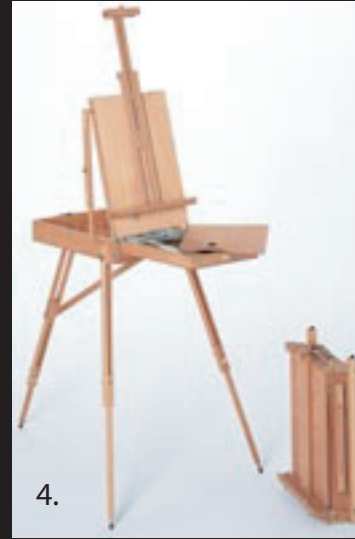

MABEF EASEL SALE

1.

2.

3.

4.

1. Lyre Easel (MBM-11D) List Price: \$ \$ 239.95..... **SALE PRICE: \$119.00**
This deluxe, 3-legged studio easel features a simple ratchet control that adjusts canvas height and canvas inclination.
2. Studio Easel (MBM-10D) List Price: \$ 289.95..... **SALE PRICE: \$144.95**
This oiled beech wood easel has a maximum canvas height of 49".
3. Backpacker Easel (MBM-23) List Price: \$ 349.95 **SALE PRICE: \$174.95**
This 10 lb. easel incorporates every accessory that a traveling painter could want.
4. Sketchbox Easel (MBM-22) List Price: \$ 385.95 **SALE PRICE: \$192.95**
This 13 lb. easel has a tin-lined sliding accessory drawer with four compartments. Ideal for both watercolor and oil painting. Accommodates canvases up to 34".